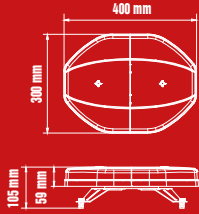

LED WARNING LIGHTBARS

DARK PHANTOM

1603-140931
400 mm

1603-140932
600 mm

1603-140935
1200 mm

1603-140933
800 mm