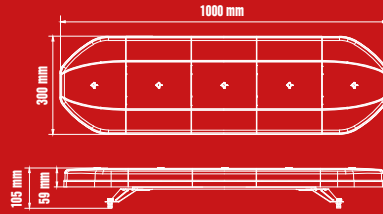

	OPTIBEAM DARK PHANTOM LIGHTBAR 400 mm. 8 different flash patterns. Brackets, cigarette lighter plug, magnet holders.	OPTIBEAM DARK PHANTOM LIGHTBAR 600 mm. 11 different flash patterns. Brackets, magnet holders, control panel.	OPTIBEAM DARK PHANTOM LIGHTBAR 800 mm. 11 different flash patterns. Brackets, magnet holders, control panel.
Input voltage	12-24 V	12-24 V	12-24 V
Power consumption	1.1 A @ 12 V / 0.75 A @ 24 V	1.68 A @ 12 V / 1.10A @ 24 V	2.10 A @ 12 V / 1.25 A @ 24 V
LED	36 x LED	60 x LED	72 x LED
Cable	3,5 m	3,5 m	3,5 m
Size (W x H x D)	400 x 59 (105) x 300 mm	600 x 59 (105) x 300 mm	800 x 59 (105) x 300 mm
Approvals	ECE R65 CLASS 2, ECE R10	ECE R65 CLASS 2, ECE R10	ECE R65 CLASS 2, ECE R10
	1603-140931	1603-140932	1603-140933
	OPTIBEAM DARK PHANTOM LIGHTBAR 1000 mm. 11 different flash patterns. Brackets, control panel.	OPTIBEAM DARK PHANTOM LIGHTBAR 1200 mm. 11 different flash patterns. Brackets, control panel.	OPTIBEAM DARK PHANTOM LIGHTBAR 1400 mm. 11 different flash patterns. Brackets, control panel.
Input voltage	12-24 V	12-24 V	12-24 V
Power consumption	2.15 A @ 12 V / 1.42 A @ 24 V	2.68 A @ 12 V / 1.58A @ 24 V	3.15 A @ 12 V / 1.77A @ 24 V
LED	84 x LED	96 x LED	108 x LED
Cable	3,5 m	3,5 m	3,5 m
Size (W x H x D)	1000 x 59 (105) x 300 mm	1200 x 59 (105) x 300mm	1400 x 59 (105) x 300 mm
Approvals	ECE R65 CLASS 2, ECE R10	ECE R65 CLASS 2, ECE R10	ECE R65 CLASS 2, ECE R10
	1603-140934	1603-140935	1603-140936

LED WARNING LIGHTBARS

DARK PHANTOM

1603-140931
400 mm

1603-140934
1000 mm

1603-140932
600 mm

1603-140935
1200 mm

1603-140933
800 mm

1603-140936
1400 mm