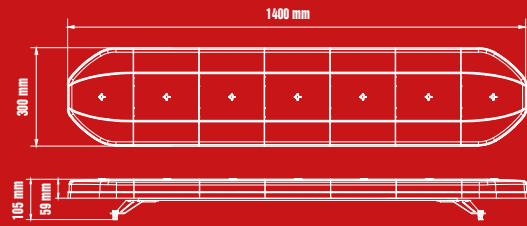

	OPTIBEAM DARK PHANTOM LIGHTBAR 400 mm. 8 different flash patterns. Brackets, cigarette lighter plug, magnet holders.	OPTIBEAM DARK PHANTOM LIGHTBAR 600 mm. 11 different flash patterns. Brackets, magnet holders, control panel.	OPTIBEAM DARK PHANTOM LIGHTBAR 800 mm. 11 different flash patterns. Brackets, magnet holders, control panel.
Input voltage	12-24 V	12-24 V	12-24 V
Power consumption	1.1 A @ 12 V / 0.75 A @ 24 V	1.68 A @ 12 V / 1.10A @ 24 V	2.10 A @ 12 V / 1.25 A @ 24 V
LED	36 x LED	60 x LED	72 x LED
Cable	3,5 m	3,5 m	3,5 m
Size (W x H x D)	400 x 59 (105) x 300 mm	600 x 59 (105) x 300 mm	800 x 59 (105) x 300 mm
Approvals	ECE R65 CLASS 2, ECE R10	ECE R65 CLASS 2, ECE R10	ECE R65 CLASS 2, ECE R10
	1603-140931	1603-140932	1603-140933
	OPTIBEAM DARK PHANTOM LIGHTBAR 1000 mm. 11 different flash patterns. Brackets, control panel.	OPTIBEAM DARK PHANTOM LIGHTBAR 1200 mm. 11 different flash patterns. Brackets, control panel.	OPTIBEAM DARK PHANTOM LIGHTBAR 1400 mm. 11 different flash patterns. Brackets, control panel.
Input voltage	12-24 V	12-24 V	12-24 V
Power consumption	2.15 A @ 12 V / 1.42 A @ 24 V	2.68 A @ 12 V / 1.58A @ 24 V	3.15 A @ 12 V / 1.77A @ 24 V
LED	84 x LED	96 x LED	108 x LED
Cable	3,5 m	3,5 m	3,5 m
Size (W x H x D)	1000 x 59 (105) x 300 mm	1200 x 59 (105) x 300mm	1400 x 59 (105) x 300 mm
Approvals	ECE R65 CLASS 2, ECE R10	ECE R65 CLASS 2, ECE R10	ECE R65 CLASS 2, ECE R10
	1603-140934	1603-140935	1603-140936

LED WARNING LIGHTBARS

DARK PHANTOM

1603-140931
400 mm

1603-140934
1000 mm

1603-140932
600 mm

1603-140935
1200 mm

1603-140933
800 mm

1603-140936
1400 mm