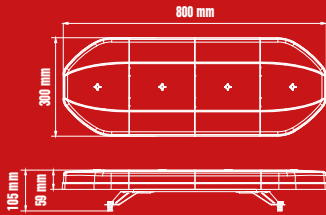

LED WARNING LIGHTBARS

DARK PHANTOM

1603-140931
400 mm

1603-140932
600 mm

1603-140935
1200 mm

1603-140933
800 mm