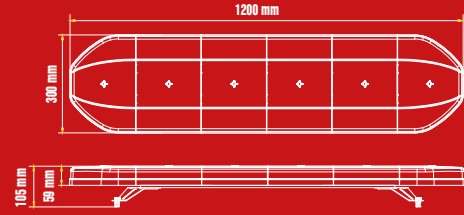

1603-140933
800 mm