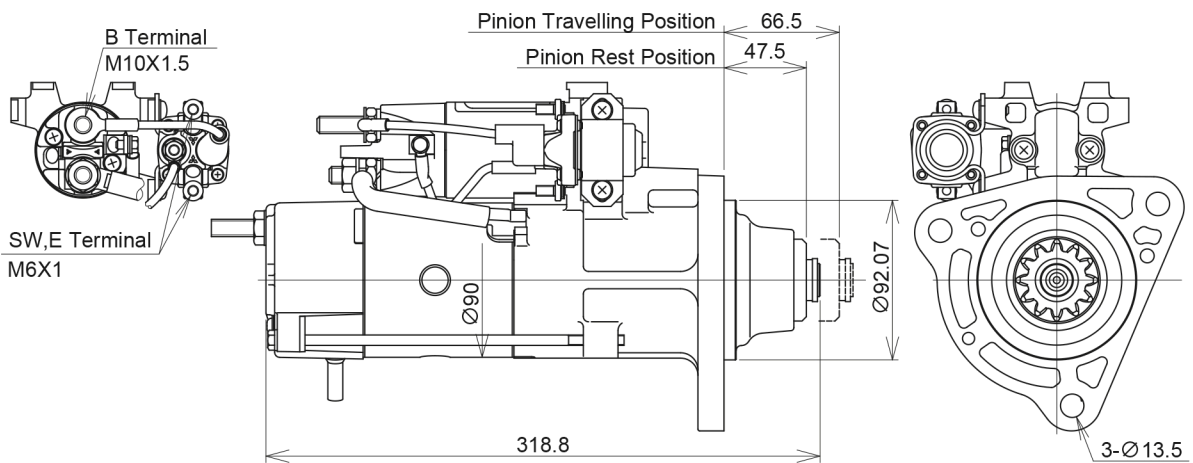

H/D STARTER

IAM Part Number	MELCO Product Number	Replaced Model	OE Maker
M9T64171AM	M009T64171ZZ9	M009T64171	VOLVO TRUCK

(External dimensions)

Specifications	
Type/Series	90P55
Volt (V)	24
Nominal Power (kW)	5.5
Diameter (Type)	90
Mass (kg)	9.3
Number of Pinion Teeth	12
Rotation from Pinion	CLOCKWISE
Start of Production (Date)	2006
Applications	
Car Name	BUS
Engine	DH12E