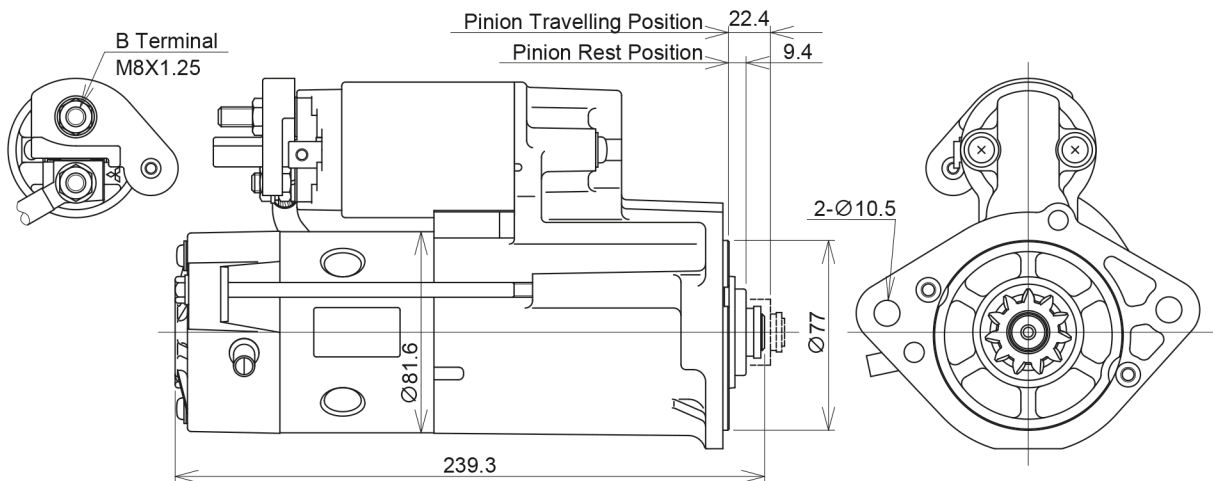

H/D STARTER

IAM Part Number	MELCO Product Number	Replaced Model	OE Maker
M8T80472AM	M008T80472AZ9	M008T80472A	MITSUBISHI MOTORS

(External dimensions)

Specifications	
Type/Series	P-R/D
Volt (V)	24
Nominal Power (kW)	3.2
Diameter (Type)	81.6
Mass (kg)	5.5
Number of Pinion Teeth	11
Rotation from Pinion	CLOCKWISE
Start of Production (Date)	2000
Applications	
Car Name	INDUSTRIAL MACHINERY
Engine	4M40