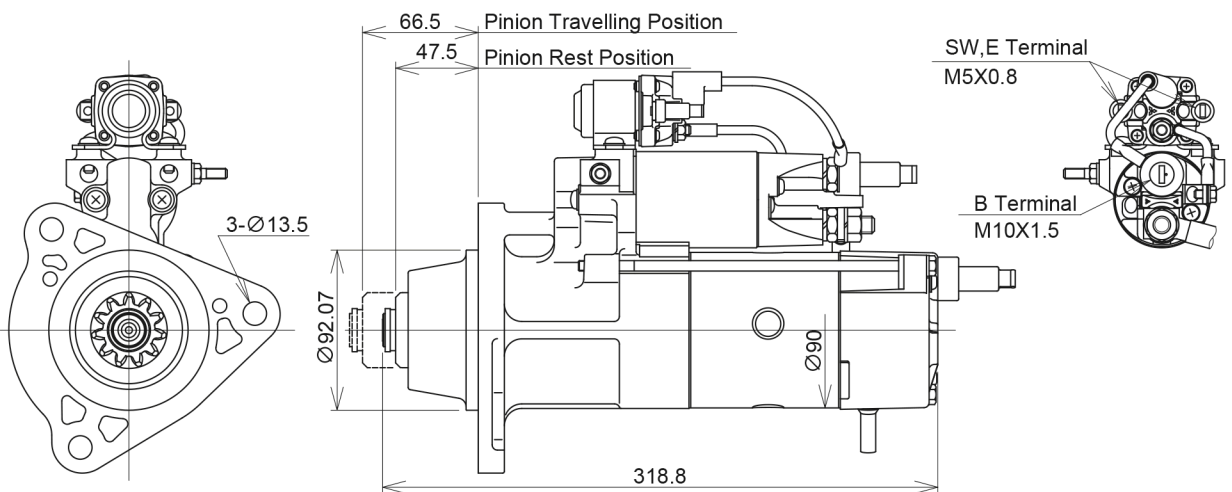

H/D STARTER

IAM Part Number	MELCO Product Number	Replaced Model	OE Maker
M9T60471AM	M009T60471ZZ9	M009T60471	RENAULT TRUCKS

(External dimensions)

Specifications	
Type/Series	90P55
Volt (V)	24
Nominal Power (kW)	5.5
Diameter (Type)	90
Mass (kg)	9.1
Number of Pinion Teeth	11
Rotation from Pinion	CLOCKWISE
Start of Production (Date)	1999
Applications	
Car Name	TRUCK
Engine	N260