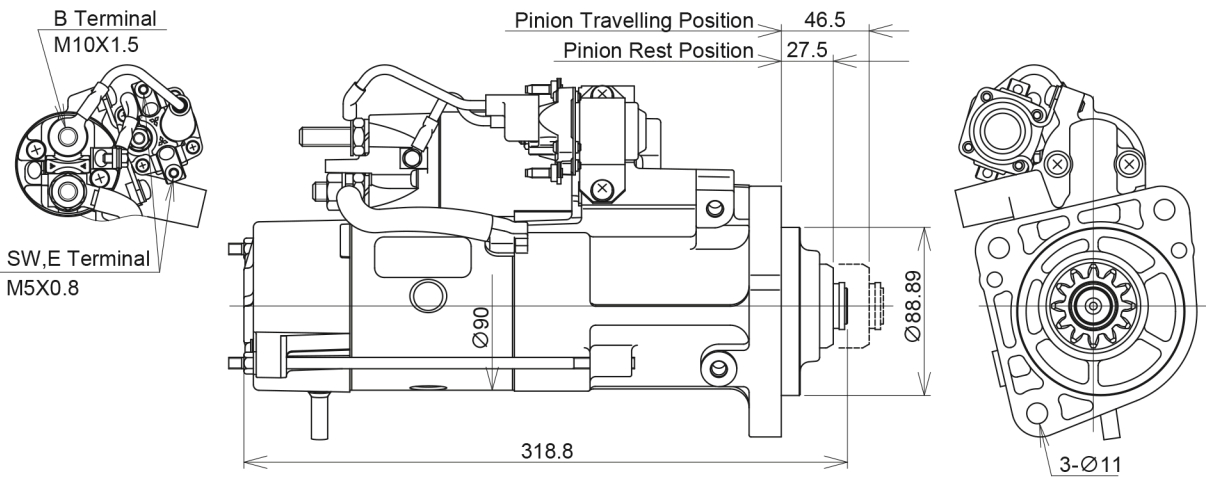

H/D STARTER

IAM Part Number	MELCO Product Number	Replaced Model	OE Maker
M9T62671AM	M009T62671ZZ9	M009T62671	DEUTZ (VOLVO TRUCK/ RENAULT TRUCKS)

(External dimensions)

Specifications	
Type/Series	90P55
Volt (V)	24
Nominal Power (kW)	5.5
Diameter (Type)	90
Mass (kg)	9.2
Number of Pinion Teeth	12
Rotation from Pinion	CLOCKWISE
Start of Production (Date)	2007
Applications	
Car Name	TRUCK,CE
Engine	MD5,MD7