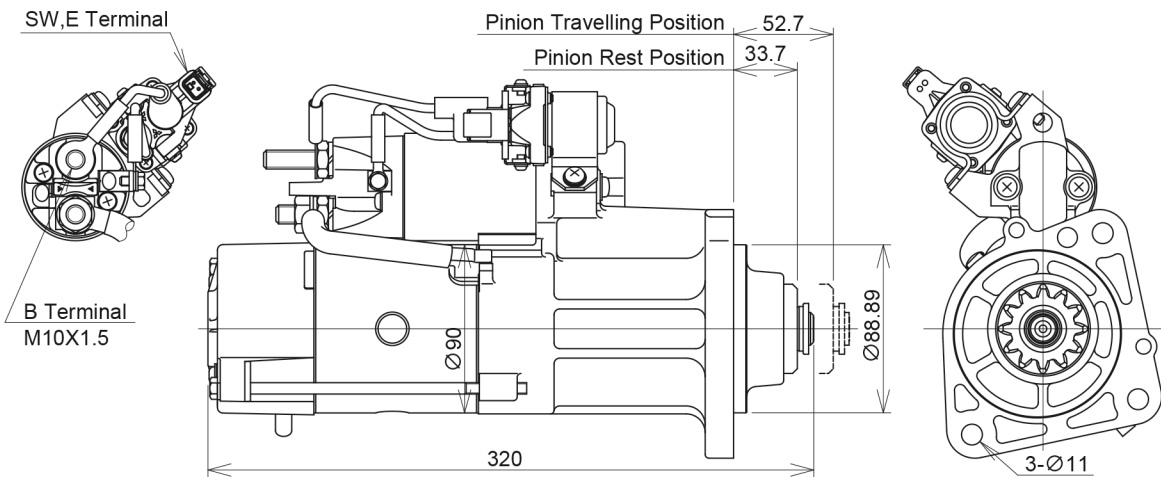

H/D STARTER

IAM Part Number	MELCO Product Number	Replaced Model	OE Maker
M9T68971AM	M009T68971ZZ9	M009T68971	VOLVO TRUCK

(External dimensions)

Specifications	
Type/Series	PSSF
Volt (V)	24
Nominal Power (kW)	5.5
Diameter (Type)	90
Mass (kg)	9
Number of Pinion Teeth	12
Rotation from Pinion	CLOCKWISE
Start of Production (Date)	2014
Applications	
Car Name	CONSTRUCTION
Engine	MDE8