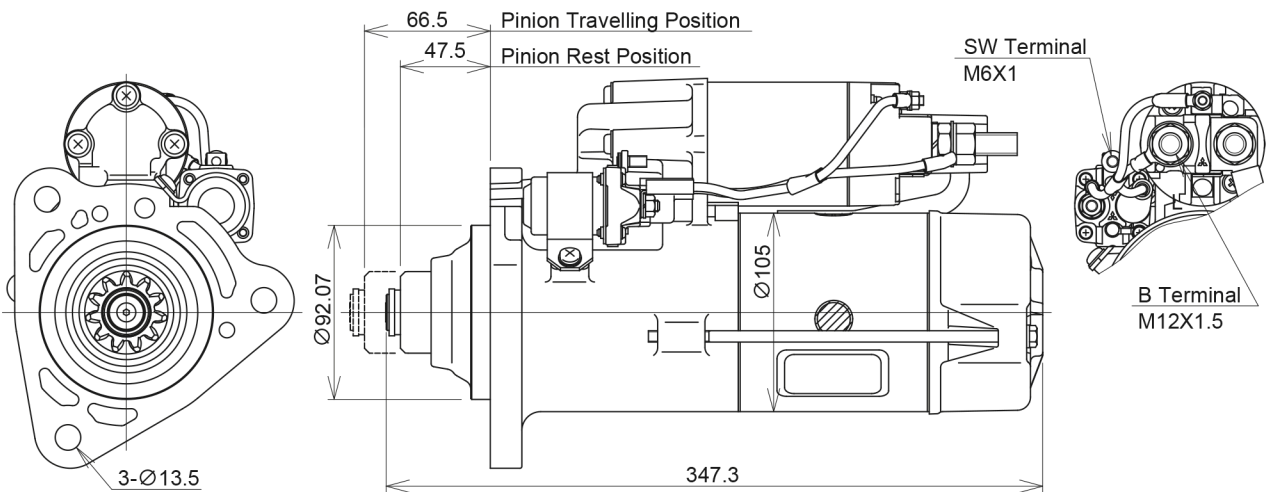

H/D STARTER

IAM Part Number	MELCO Product Number	Replaced Model	OE Maker
M9T85371AM	M009T85371ZZ9	M009T85371	DAIMLER AG

(External dimensions)

Specifications	
Type/Series	P-R/D
Volt (V)	24
Nominal Power (kW)	7
Diameter (Type)	105
Mass (kg)	13
Number of Pinion Teeth	11
Rotation from Pinion	CLOCKWISE
Start of Production (Date)	2010
Applications	
Car Name	ACTROS
Engine	HDEP