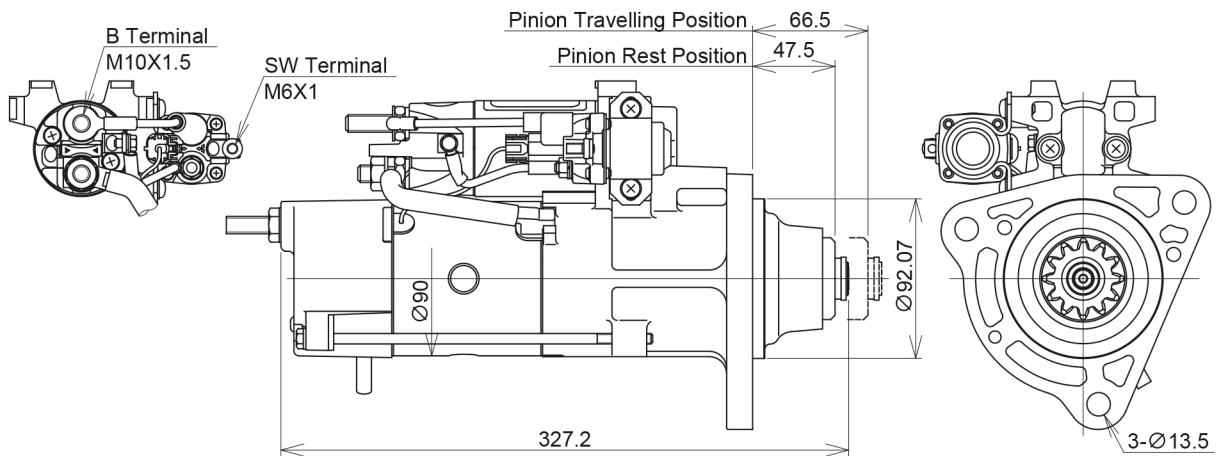

H/D STARTER

IAM Part Number	MELCO Product Number	Replaced Model	OE Maker
M9T61171AM	M009T61171ZZ9	M009T61171	VOLVO TRUCK

(External dimensions)

Specifications	
Type/Series	90P55
Volt (V)	24
Nominal Power (kW)	5.5
Diameter (Type)	90
Mass (kg)	9.3
Number of Pinion Teeth	12
Rotation from Pinion	CLOCKWISE
Start of Production (Date)	2001
Applications	
Car Name	TRUCK
Engine	D12