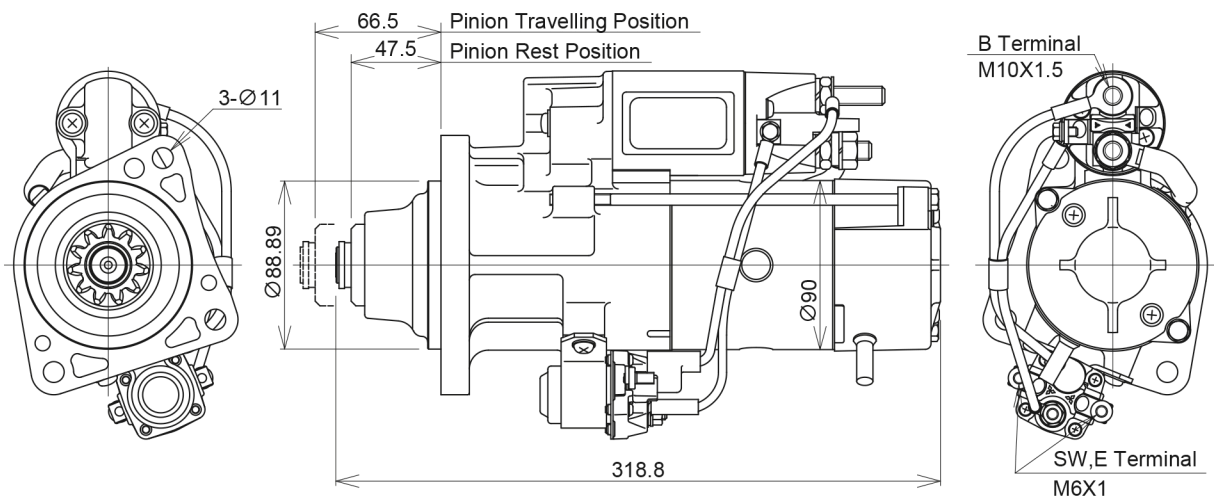

H/D STARTER

IAM Part Number	MELCO Product Number	Replaced Model	OE Maker
M9T68771AM	M009T68771ZZ9	M009T61473	RENAULT TRUCKS
		M009T61474	
		M009T64971	
		M009T64972	
		M009T64973	
		M009T68771	

(External dimensions)

Specifications	
Type/Series	90P55
Volt (V)	24
Nominal Power (kW)	5.5
Diameter (Type)	90
Mass (kg)	9
Number of Pinion Teeth	11
Rotation from Pinion	CLOCKWISE
Start of Production (Date)	2014
Applications	
Car Name	BUS
Engine	HDE9