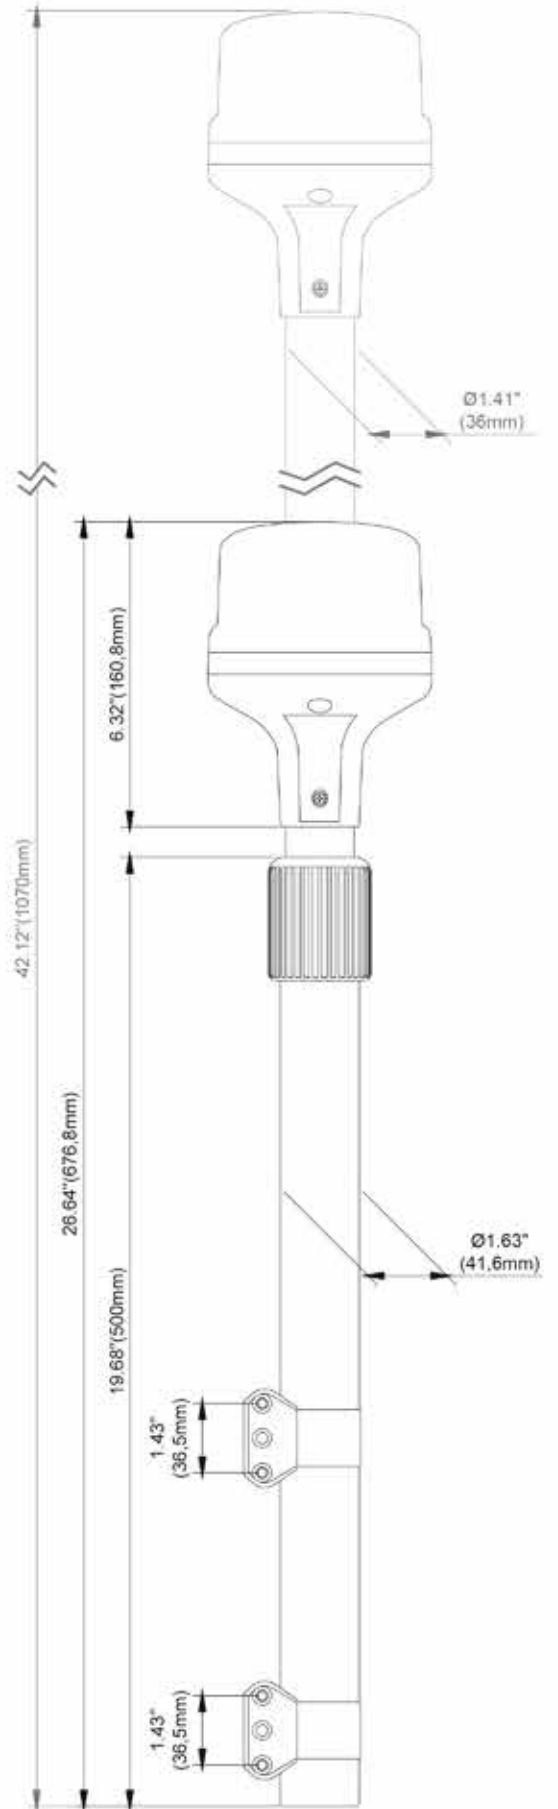

**Telescopic Pole Mount**

**Ø18|Ø36MM Pole Mount**