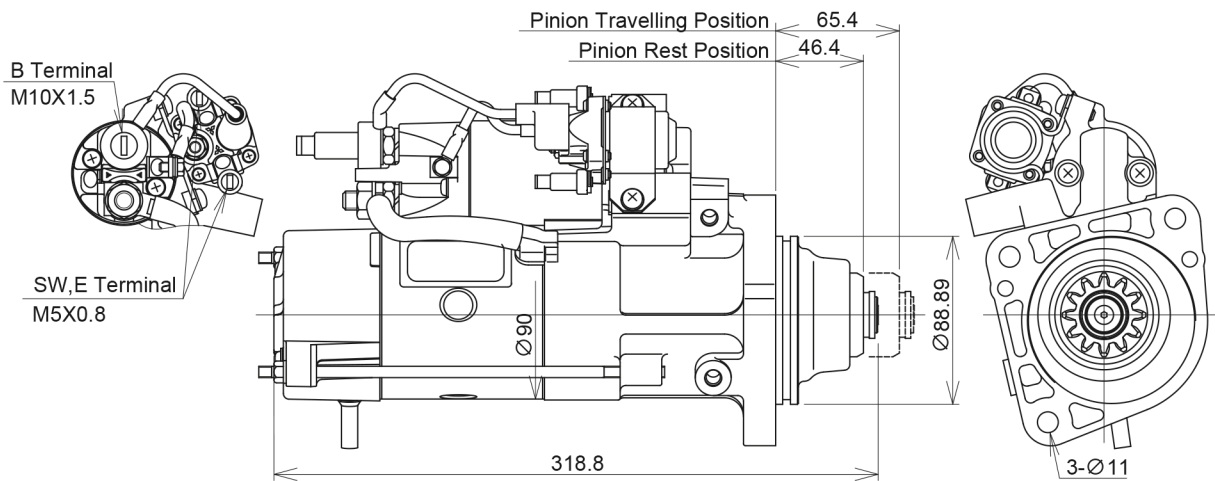

H/D STARTER

IAM Part Number	MELCO Product Number	Replaced Model	OE Maker
# M9T62871AM	M009T62871ZZ9	M009T62871	DEUTZ

(External dimensions)

Specifications	
Type/Series	90P55
Volt (V)	24
Nominal Power (kW)	5.5
Diameter (Type)	90
Mass (kg)	9.2
Number of Pinion Teeth	12
Rotation from Pinion	CLOCKWISE
Start of Production (Date)	2005
Applications	
Car Name	AGRICULTURAL MACHINERY
Engine	DEUTZ 1013