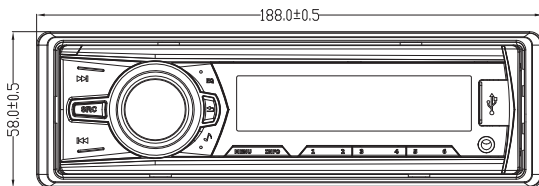

ISO CONNECTOR 4PIN+8PIN FEMALE WITH MALE TERMINAL

ISO CONNECTOR WIRING CHART

PIN	WIRE COLOR	FUNCTION	
		STANDARD	
A4	YELLOW	BATTERY(+)	
A5	BLUE	POWER ANTENNA	
A7	RED	IGNITION(ACC)	
A8	BLACK	GROUND	
B1	VIOLET	RIGHT REAR SPEAKER (+)	
B2	VIOLET/BLACK	RIGHT REAR SPEAKER (-)	
B3	GREY	RIGHT FRONT SPEAKER (+)	
B4	GREY/BLACK	RIGHT FRONT SPEAKER (-)	
B5	WHITE	LEFT FRONT SPEAKER (+)	
B6	WHITE/BLACK	LEFT FRONT SPEAKER (-)	
B7	GREEN	LEFT REAR SPEAKER (+)	
B8	GREEN/BLACK	LEFT REAR SPEAKER (-)	

4	FUSE	250V 15A FUSE	1
3	HEAT SINK	AL ALLOY ADC12	1
2	MAIN CHASSIS	178X122.4X50mm	1
1	DETACHABLE FRONT PANEL	171X48mm	1