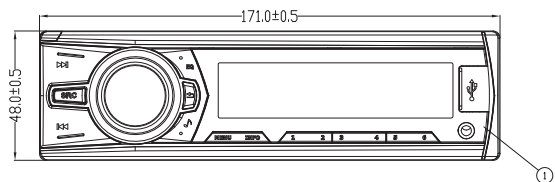

ISO CONNECTOR 4PIN+8PIN FEMALE WITH MALE TERMINAL

ISO CONNECTOR WIRING CHART

PIN	WIRE COLOR	FUNCTION	
		STANDARD	
A4	YELLOW	BATTERY(+)	
A5	BLUE	POWER ANTENNA	
A7	RED	IGNITION(ACC)	
A8	BLACK	GROUND	
B1	VIOLET	RIGHT REAR SPEAKER (+)	
B2	VIOLET/BLACK	RIGHT REAR SPEAKER (-)	
B3	GREY	RIGHT FRONT SPEAKER (+)	
B4	GREY/BLACK	RIGHT FRONT SPEAKER (-)	
B5	WHITE	LEFT FRONT SPEAKER (+)	
B6	WHITE/BLACK	LEFT FRONT SPEAKER (-)	
B7	GREEN	LEFT REAR SPEAKER (+)	
B8	GREEN/BLACK	LEFT REAR SPEAKER (-)	

4	FUSE	250V 15A FUSE	1
3	HEAT SINK	AL ALLOY ADC12	1
2	MAIN CHASSIS	178X122.4X50mm	1
1	DETACHABLE FRONT PANEL	171X48mm	1