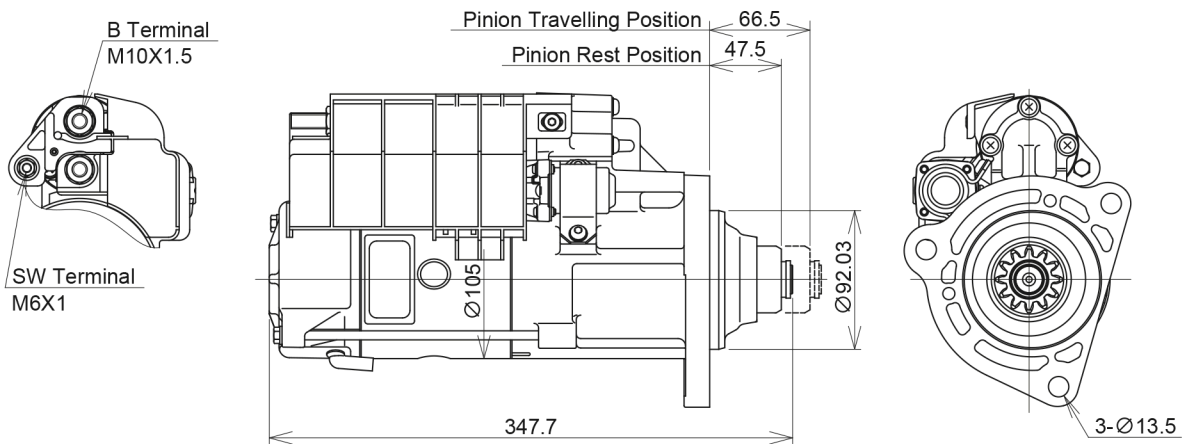

H/D STARTER

IAM Part Number	MELCO Product Number	Replaced Model	OE Maker
M9T83771AM	M009T83771ZZ9	M009T83771	SCANIA

(External dimensions)

Specifications	
Type/Series	105P70
Volt (V)	24
Nominal Power (kW)	7
Diameter (Type)	105
Mass (kg)	13.5
Number of Pinion Teeth	12
Rotation from Pinion	CLOCKWISE
Start of Production (Date)	2008
Applications	
Car Name	R-SERIES
Engine	DC16,DC12