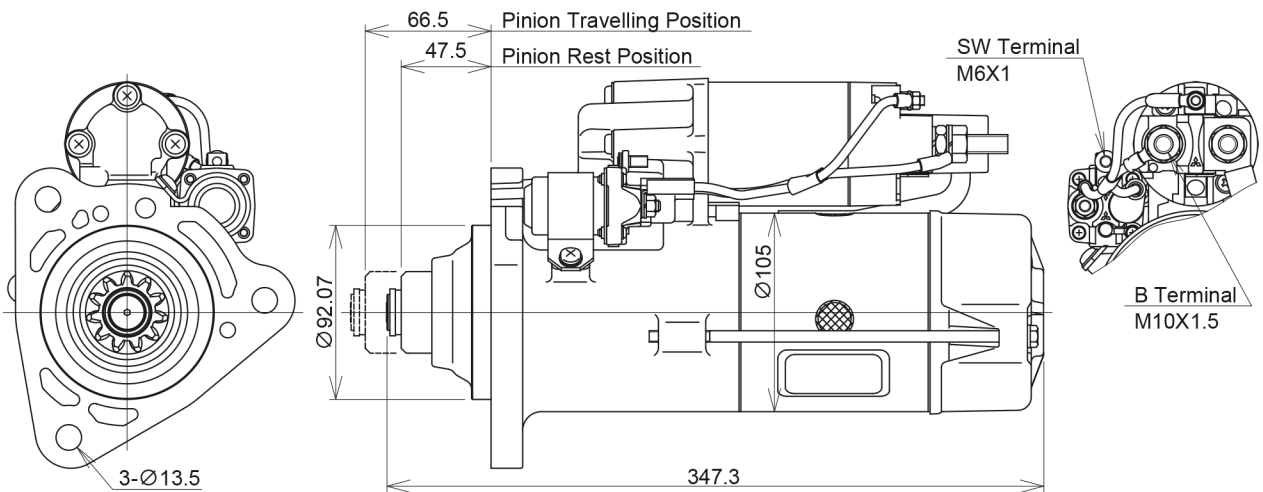

H/D STARTER

IAM Part Number	MELCO Product Number	Replaced Model	OE Maker
M9T85471AM	M009T85471ZZ9	M009T85471	DAIMLER AG/MITSUBISHI FUSO

(External dimensions)

Specifications	
Type/Series	P-R/D
Volt (V)	24
Nominal Power (kW)	7
Diameter (Type)	105
Mass (kg)	13
Number of Pinion Teeth	11
Rotation from Pinion	CLOCKWISE
Start of Production (Date)	2013
Applications	
Car Name	ACTROS
Engine	HDEP