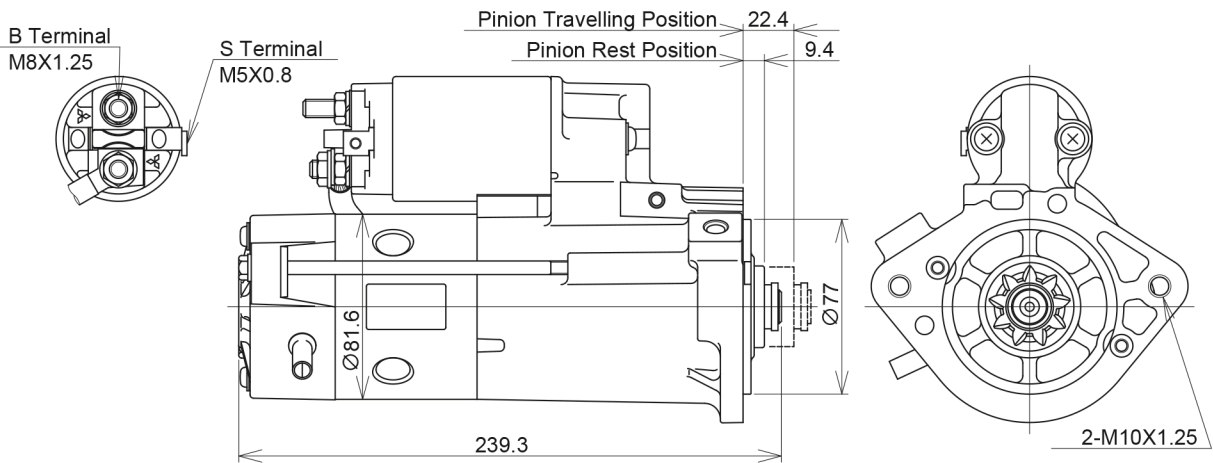

H/D STARTER

IAM Part Number	MELCO Product Number	Replaced Model	OE Maker
M8T75971AM	M008T75971ZZ9	M008T75971	mitsubishi motors

(External dimensions)

Specifications	
Type/Series	81P22
Volt (V)	12
Nominal Power (kW)	2.2
Diameter (Type)	81.6
Mass (kg)	6
Number of Pinion Teeth	9
Rotation from Pinion	CLOCKWISE
Start of Production (Date)	2004
Applications	
Car Name	CANTER GUTS
Engine	4M42T