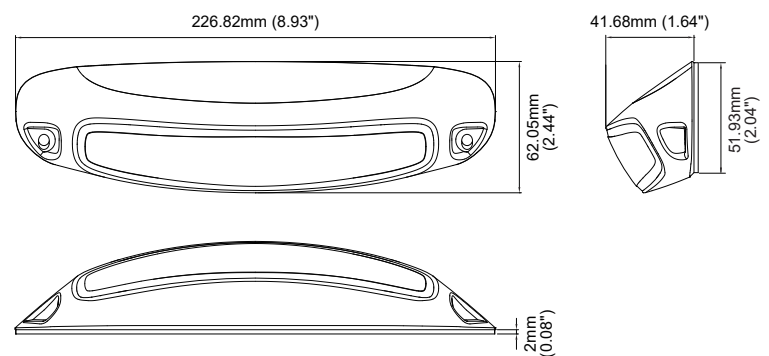

SL209 series

9 Inch Exterior Scene Light

FEATURES

- Curved design to maximise coverage with streamlined aesthetics.
- Over 1730 lumen output; Luminous intensity \geq 820 lux at 1 metre.
- Certified ECE R10 and CISPR 25 Class 3.
- 12~24V wide range input.
- Reverse polarity protection.
- Die-cast aluminium base for efficient heat dissipation and high LED durability.
- Weatherproof and vibration resistant design for external use.

SPECIFICATIONS

Compliance: ECE R10, CISPR 25 Class 3, IPX7

Operating Voltage: 10~30VDC

Beam Type: Flood

LED Element: High Power LED x 6 pcs

Raw Lumen: 1730 lm

Effective Lumen: 1460 lm

Max. Current: 1.12A @12VDC / 0.56A @24VDC

Max. Power: 13.44 Watts

Wires: Red-VE: 18cm, 0.5mm² (20AWG)
Black-VE : 18cm, 0.5mm² (20AWG)

Fuse Rating: 1.5A

LED Colour: White

Lens Colour: Clear

Storage Temp. (°C): -40° ~ +75°

Working Temp. (°C): -40° ~ +60°

Warranty: 2 years

Weight : 410g

DIMENSIONS

PART NO.

1603-300673- BLACK

1603-300674-WHITE

ILLUMINANCE PATTERN