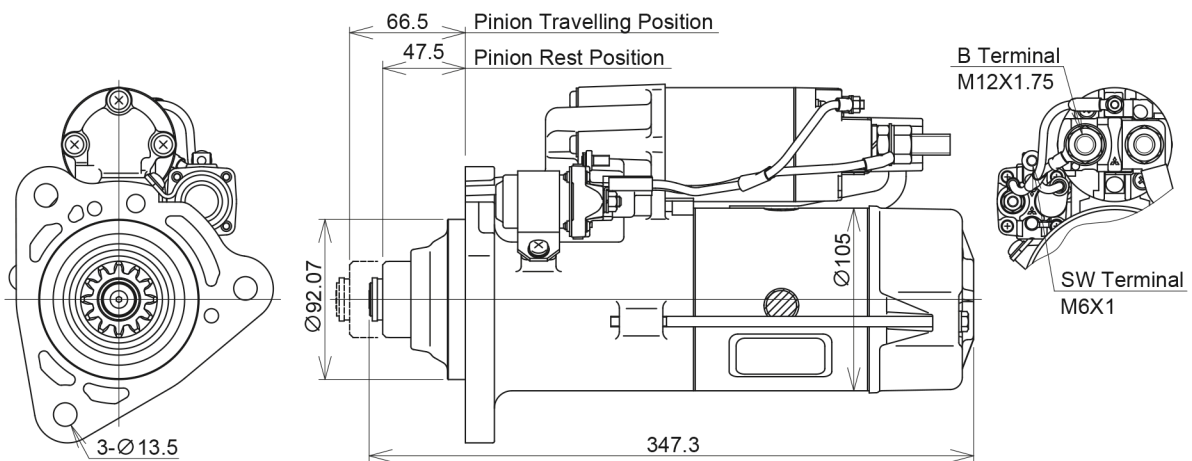

H/D STARTER

IAM Part Number	MELCO Product Number	Replaced Model	OE Maker
M9T84771AM	M009T84771ZZ9	M009T80471	DAIMLER AG
		M009T80472	
		M009T80473	
		M009T83671	
		M009T84771	

(External dimensions)

Specifications	
Type/Series	105P70
Volt (V)	24
Nominal Power (kW)	7
Diameter (Type)	105
Mass (kg)	13
Number of Pinion Teeth	12
Rotation from Pinion	CLOCKWISE
Start of Production (Date)	2010
Applications	
Car Name	SUPER GREAT,AERO ACE
Engine	6R10T