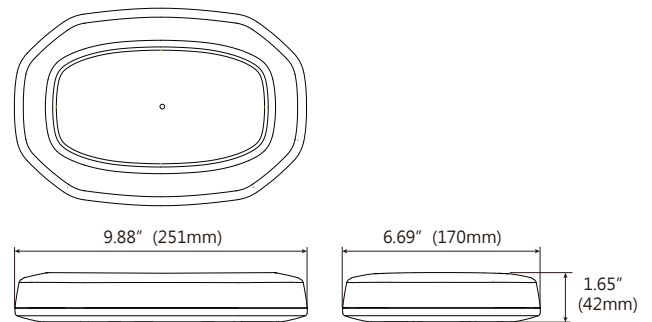

Average Power: 20W (varies with flash pattern)

Max. Current: 3.33A @12VDC / 1.66A @24VDC

Max. Power: 40W

Wires: Magnetic Mount

- Dual button cigar-plug: 250cm

Permanent Mount

- Red-Vcc
- Black-GND
- Yellow-Flash Patterns & Sync
- White-Low Power

Fuse Rating: 4 Amp

Synchronization: up to 20 units

LED Colour: AMBER

Lens Colour: AMBER

DIMENSIONS

PART NO.

- **1603-140806**.....ECE R65
1-Bolt mount kits, 2-Button cigar-plug,
Amber LED, Amber Lens
- **1603-140807** Rubber magnet mounting kit