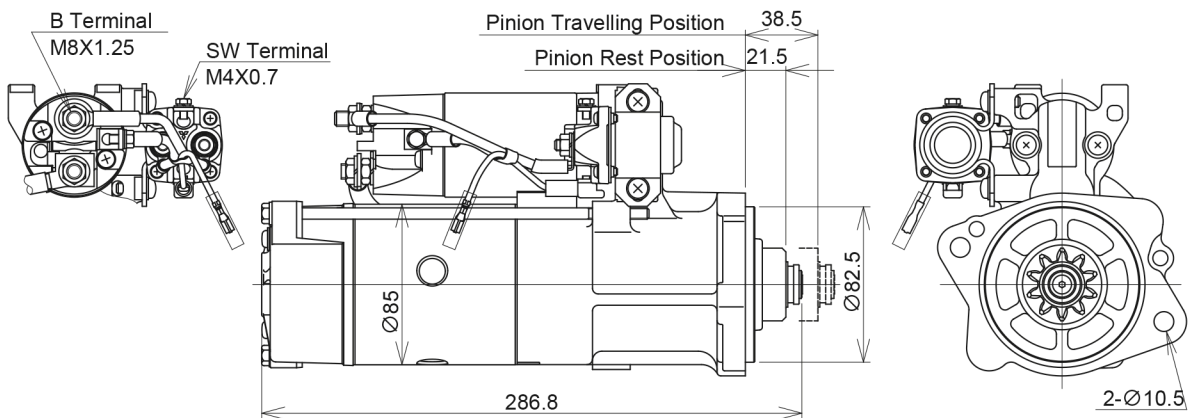

H/D STARTER

IAM Part Number	MELCO Product Number	Replaced Model	OE Maker
M8T60375AM	M008T60375ZZ9	M008T60375	mitsubishi heavy industries

(External dimensions)

Specifications	
Type/Series	P-R/D
Volt (V)	24
Nominal Power (kW)	5
Diameter (Type)	85
Mass (kg)	7.3
Number of Pinion Teeth	10
Rotation from Pinion	CLOCKWISE
Start of Production (Date)	2012
Applications	
Car Name	FORKLIFT
Engine	S6S