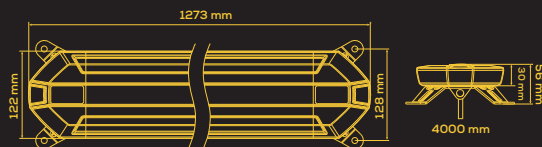

TRUCK VISION SLIM LINE

Amber • Oranssi • Orange

1603-140920
478 mm

1603-140924
1273 mm

1603-140921
796 mm

1603-140925
1432 mm

1603-140922
955 mm

1603-140926
1591 mm

1603-140923
1114 mm

1603-140927
1750 mm

The new Truck Vision Slim Line Series has been made with the requirements of modern warning panels in mind.

The depth of the panels is only 122 mm and slim design helps prevent the extra weight.

With the 4 m long cable and open cable ends the cable is easy to lead inside the vehicle.

Of the eight different lengths, everyone will find a suitable panel for their needs.

	1603-140920 478 mm	1603-140921 796 mm	1603-140922 955 mm	1603-140923 1114 mm	1603-140924 1273 mm	1603-140925 1432 mm	1603-140926 1591 mm	1603-140927 1750 mm
VOLTAGE Käyttöjännite / Spänning	12-30 V							
PEAK POWER Huipputeho / Max. effekt	32 W	48 W	56 W	64 W	72 W	80 W	88 W	96 W
LED LEDit / Antal dioder	48 x	80 x	96 x	112 x	128 x	144 x	160 x	176 x
IP RATING Suojausluokka / IP-klass	IP67							
WIRE Johto / Kabel	4 m cable 4 m / 4 m							
COVER Kuori / Lins	AMBER POLYCARBONATE Oranssi polykarbonaatti / Orange polykarbonat							
HOUSING Runko / Lamphus	POLYCARBONATE Polykarbonaatti / Polykarbonat							
SIZE Koko / Storlek	478 x 30 (56) x 122 mm	796 x 30 (56) x 122 mm	955 x 30 (56) x 122 mm	1114 x 30 (56) x 122 mm	1273 x 30 (56) x 122 mm	1432 x 30 (56) x 122 mm	1591 x 30 (56) x 122 mm	1750 x 30 (56) x 122 mm
APPROVALS Hyväksynät / Godkännande	ECE R65 CLASS 1, ECE R10							
FLASH PATTERNS Välähdyskuviot / Blixtmönster	11 different 11 erilaista / 11 olika							