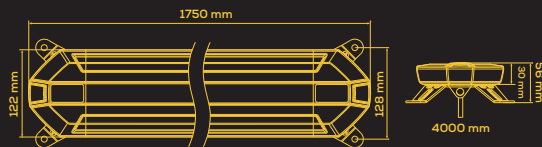

TRUCK VISION SLIM LINE

Amber • Oranssi • Orange

1603-140920
478 mm

1603-140924
1273 mm

1603-140921
796 mm

1603-140925
1432 mm

1603-140922
955 mm

1603-140926
1591 mm

1603-140923
1114 mm

1603-140927
1750 mm

The new Truck Vision Slim Line Series has been made with the requirements of modern warning panels in mind.

The depth of the panels is only 122 mm and slim design helps prevent the extra weight.

With the 4 m long cable and open cable ends the cable is easy to lead inside the vehicle.

Of the eight different lengths, everyone will find a suitable panel for their needs.

	1603-140920 478 mm	1603-140921 796 mm	1603-140922 955 mm	1603-140923 1114 mm	1603-140924 1273 mm	1603-140925 1432 mm	1603-140926 1591 mm	1603-140927 1750 mm
VOLTAGE Käyttöjännite / Spänning	12-30 V							
PEAK POWER Huipputeho / Max. effekt	32 W	48 W	56 W	64 W	72 W	80 W	88 W	96 W
LED LEDit / Antal dioder	48 x	80 x	96 x	112 x	128 x	144 x	160 x	176 x
IP RATING Suojausluokka / IP-klass	IP67							
WIRE Johto / Kabel	4 m cable 4 m / 4 m							
COVER Kuori / Lins	AMBER POLYCARBONATE Oranssi polykarbonaatti / Orange polykarbonat							
HOUSING Runko / Lamphus	POLYCARBONATE Polykarbonaatti / Polykarbonat							
SIZE Koko / Storlek	478 x 30 (56) x 122 mm	796 x 30 (56) x 122 mm	955 x 30 (56) x 122 mm	1114 x 30 (56) x 122 mm	1273 x 30 (56) x 122 mm	1432 x 30 (56) x 122 mm	1591 x 30 (56) x 122 mm	1750 x 30 (56) x 122 mm
APPROVALS Hyväksynät / Godkännande	ECE R65 CLASS 1, ECE R10							
FLASH PATTERNS Välähdyskuviot / Blixtmönster	11 different 11 erilaista / 11 olika							