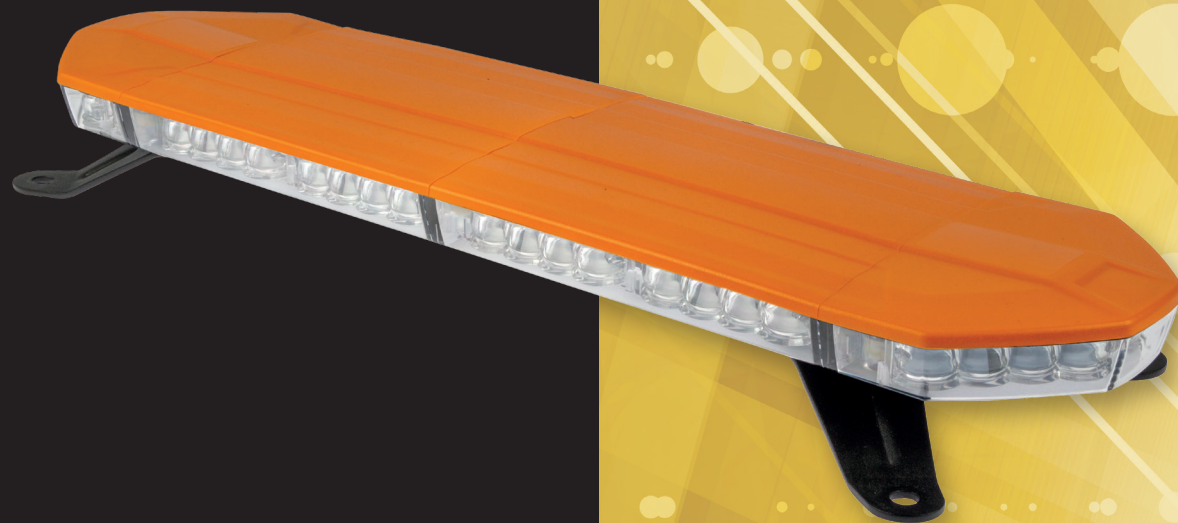

TRUCK VISION SLIM LINE

Amber • Oranssi • Orange

1603-140920
478 mm

1603-140924
1273 mm

1603-140921
796 mm

1603-140925
1432 mm

1603-140922
955 mm

1603-140926
1591 mm

1603-140923
1114 mm

1603-140927
1750 mm

The new Truck Vision Slim Line Series has been made with the requirements of modern warning panels in mind.

The depth of the panels is only 122 mm and slim design helps prevent the extra weight.

With the 4 m long cable and open cable ends the cable is easy to lead inside the vehicle.

Of the eight different lengths, everyone will find a suitable panel for their needs.

	1603-140920 478 mm	1603-140921 796 mm	1603-140922 955 mm	1603-140923 1114 mm	1603-140924 1273 mm	1603-140925 1432 mm	1603-140926 1591 mm	1603-140927 1750 mm
VOLTAGE Käyttöjännite / Spänning	12-30 V							
PEAK POWER Huipputeho / Max. effekt	32 W	48 W	56 W	64 W	72 W	80 W	88 W	96 W
LED LEDit / Antal dioder	48 x	80 x	96 x	112 x	128 x	144 x	160 x	176 x
IP RATING Suojausluokka / IP-klass	IP67							
WIRE Johto / Kabel	4 m cable 4 m / 4 m							
COVER Kuori / Lins	AMBER POLYCARBONATE Oranssi polykarbonaatti / Orange polykarbonat							
HOUSING Runko / Lamphus	POLYCARBONATE Polykarbonaatti / Polykarbonat							
SIZE Koko / Storlek	478 x 30 (56) x 122 mm	796 x 30 (56) x 122 mm	955 x 30 (56) x 122 mm	1114 x 30 (56) x 122 mm	1273 x 30 (56) x 122 mm	1432 x 30 (56) x 122 mm	1591 x 30 (56) x 122 mm	1750 x 30 (56) x 122 mm
APPROVALS Hyväksynät / Godkännande	ECE R65 CLASS 1, ECE R10							
FLASH PATTERNS Välähdyskuviot / Blixtmönster	11 different 11 erilaista / 11 olika							