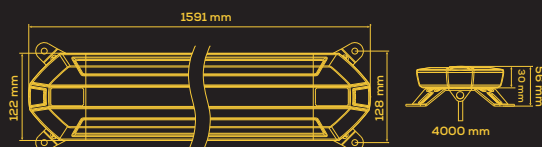

TRUCK VISION SLIM LINE

Amber • Oranssi • Orange

1603-140920
478 mm

1603-140924
1273 mm

1603-140921
796 mm

1603-140925
1432 mm

1603-140922
955 mm

1603-140926
1591 mm

1603-140923
1114 mm

1603-140927
1750 mm

The new Truck Vision Slim Line Series has been made with the requirements of modern warning panels in mind.

The depth of the panels is only 122 mm and slim design helps prevent the extra weight.

With the 4 m long cable and open cable ends the cable is easy to lead inside the vehicle.

Of the eight different lengths, everyone will find a suitable panel for their needs.

	1603-140920 478 mm	1603-140921 796 mm	1603-140922 955 mm	1603-140923 1114 mm	1603-140924 1273 mm	1603-140925 1432 mm	1603-140926 1591 mm	1603-140927 1750 mm
VOLTAGE Käyttöjännite / Spänning	12-30 V							
PEAK POWER Huipputeho / Max. effekt	32 W	48 W	56 W	64 W	72 W	80 W	88 W	96 W
LED LEDit / Antal dioder	48 x	80 x	96 x	112 x	128 x	144 x	160 x	176 x
IP RATING Suojausluokka / IP-klass	IP67							
WIRE Johto / Kabel	4 m cable 4 m / 4 m							
COVER Kuori / Lins	AMBER POLYCARBONATE Oranssi polykarbonaatti / Orange polykarbonat							
HOUSING Runko / Lamphus	POLYCARBONATE Polykarbonaatti / Polykarbonat							
SIZE Koko / Storlek	478 x 30 (56) x 122 mm	796 x 30 (56) x 122 mm	955 x 30 (56) x 122 mm	1114 x 30 (56) x 122 mm	1273 x 30 (56) x 122 mm	1432 x 30 (56) x 122 mm	1591 x 30 (56) x 122 mm	1750 x 30 (56) x 122 mm
APPROVALS Hyväksynät / Godkännande	ECE R65 CLASS 1, ECE R10							
FLASH PATTERNS Välähdyskuviot / Blixtmönster	11 different 11 erilaista / 11 olika							