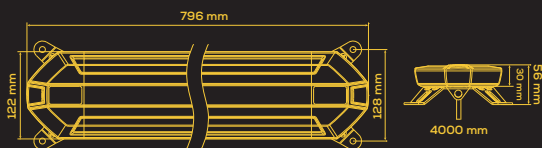

TRUCK VISION SLIM LINE

Amber • Oranssi • Orange

1603-140920
478 mm

1603-140924
1273 mm

1603-140921
796 mm

1603-140925
1432 mm

1603-140922
955 mm

1603-140926
1591 mm

1603-140923
1114 mm

1603-140927
1750 mm

The new Truck Vision Slim Line Series has been made with the requirements of modern warning panels in mind.

The depth of the panels is only 122 mm and slim design helps prevent the extra weight.

With the 4 m long cable and open cable ends the cable is easy to lead inside the vehicle.

Of the eight different lengths, everyone will find a suitable panel for their needs.

	1603-140920 478 mm	1603-140921 796 mm	1603-140922 955 mm	1603-140923 1114 mm	1603-140924 1273 mm	1603-140925 1432 mm	1603-140926 1591 mm	1603-140927 1750 mm
VOLTAGE Käyttöjännite / Spänning	12-30 V							
PEAK POWER Huipputeho / Max. effekt	32 W	48 W	56 W	64 W	72 W	80 W	88 W	96 W
LED LEDit / Antal dioder	48 x	80 x	96 x	112 x	128 x	144 x	160 x	176 x
IP RATING Suojausluokka / IP-klass	IP67							
WIRE Johto / Kabel	4 m cable 4 m / 4 m							
COVER Kuori / Lins	AMBER POLYCARBONATE Oranssi polykarbonaatti / Orange polykarbonat							
HOUSING Runko / Lamphus	POLYCARBONATE Polykarbonaatti / Polykarbonat							
SIZE Koko / Storlek	478 x 30 (56) x 122 mm	796 x 30 (56) x 122 mm	955 x 30 (56) x 122 mm	1114 x 30 (56) x 122 mm	1273 x 30 (56) x 122 mm	1432 x 30 (56) x 122 mm	1591 x 30 (56) x 122 mm	1750 x 30 (56) x 122 mm
APPROVALS Hyväksynät / Godkännande	ECE R65 CLASS 1, ECE R10							
FLASH PATTERNS Välähdyskuviot / Blixtmönster	11 different 11 erilaista / 11 olika							