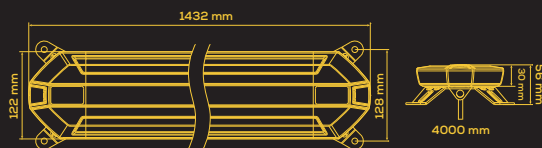

TRUCK VISION SLIM LINE

Amber • Oranssi • Orange

1603-140920
478 mm

1603-140924
1273 mm

1603-140921
796 mm

1603-140925
1432 mm

1603-140922
955 mm

1603-140926
1591 mm

1603-140923
1114 mm

1603-140927
1750 mm

The new Truck Vision Slim Line Series has been made with the requirements of modern warning panels in mind.

The depth of the panels is only 122 mm and slim design helps prevent the extra weight.

With the 4 m long cable and open cable ends the cable is easy to lead inside the vehicle.

Of the eight different lengths, everyone will find a suitable panel for their needs.

	1603-140920 478 mm	1603-140921 796 mm	1603-140922 955 mm	1603-140923 1114 mm	1603-140924 1273 mm	1603-140925 1432 mm	1603-140926 1591 mm	1603-140927 1750 mm
VOLTAGE Käyttöjännite / Spänning	12-30 V							
PEAK POWER Huipputeho / Max. effekt	32 W	48 W	56 W	64 W	72 W	80 W	88 W	96 W
LED LEDit / Antal dioder	48 x	80 x	96 x	112 x	128 x	144 x	160 x	176 x
IP RATING Suojausluokka / IP-klass	IP67							
WIRE Johto / Kabel	4 m cable 4 m / 4 m							
COVER Kuori / Lins	AMBER POLYCARBONATE Oranssi polykarbonaatti / Orange polykarbonat							
HOUSING Runko / Lamphus	POLYCARBONATE Polykarbonaatti / Polykarbonat							
SIZE Koko / Storlek	478 x 30 (56) x 122 mm	796 x 30 (56) x 122 mm	955 x 30 (56) x 122 mm	1114 x 30 (56) x 122 mm	1273 x 30 (56) x 122 mm	1432 x 30 (56) x 122 mm	1591 x 30 (56) x 122 mm	1750 x 30 (56) x 122 mm
APPROVALS Hyväksynät / Godkännande	ECE R65 CLASS 1, ECE R10							
FLASH PATTERNS Välähdyskuviot / Blixtmönster	11 different 11 erilaista / 11 olika							