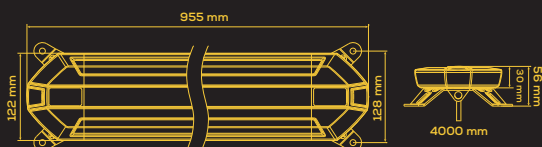

TRUCK VISION SLIM LINE

Amber • Oranssi • Orange

1603-140920
478 mm

1603-140924
1273 mm

1603-140921
796 mm

1603-140925
1432 mm

1603-140922
955 mm

1603-140926
1591 mm

1603-140923
1114 mm

1603-140927
1750 mm

The new Truck Vision Slim Line Series has been made with the requirements of modern warning panels in mind.

The depth of the panels is only 122 mm and slim design helps prevent the extra weight.

With the 4 m long cable and open cable ends the cable is easy to lead inside the vehicle.

Of the eight different lengths, everyone will find a suitable panel for their needs.

	1603-140920 478 mm	1603-140921 796 mm	1603-140922 955 mm	1603-140923 1114 mm	1603-140924 1273 mm	1603-140925 1432 mm	1603-140926 1591 mm	1603-140927 1750 mm
VOLTAGE Käyttöjännite / Spänning	12-30 V							
PEAK POWER Huipputeho / Max. effekt	32 W	48 W	56 W	64 W	72 W	80 W	88 W	96 W
LED LEDit / Antal dioder	48 x	80 x	96 x	112 x	128 x	144 x	160 x	176 x
IP RATING Suojausluokka / IP-klass	IP67							
WIRE Johto / Kabel	4 m cable 4 m / 4 m							
COVER Kuori / Lins	AMBER POLYCARBONATE Oranssi polykarbonaatti / Orange polykarbonat							
HOUSING Runko / Lamphus	POLYCARBONATE Polykarbonaatti / Polykarbonat							
SIZE Koko / Storlek	478 x 30 (56) x 122 mm	796 x 30 (56) x 122 mm	955 x 30 (56) x 122 mm	1114 x 30 (56) x 122 mm	1273 x 30 (56) x 122 mm	1432 x 30 (56) x 122 mm	1591 x 30 (56) x 122 mm	1750 x 30 (56) x 122 mm
APPROVALS Hyväksynät / Godkännande	ECE R65 CLASS 1, ECE R10							
FLASH PATTERNS Välähdyskuviot / Blixtmönster	11 different 11 erilaista / 11 olika							