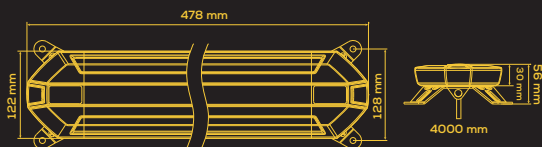

TRUCK VISION SLIM LINE

Amber • Oranssi • Orange

1603-140920
478 mm

1603-140924
1273 mm

1603-140921
796 mm

1603-140925
1432 mm

1603-140922
955 mm

1603-140926
1591 mm

1603-140923
1114 mm

1603-140927
1750 mm

The new Truck Vision Slim Line Series has been made with the requirements of modern warning panels in mind.

The depth of the panels is only 122 mm and slim design helps prevent the extra weight.

With the 4 m long cable and open cable ends the cable is easy to lead inside the vehicle.

Of the eight different lengths, everyone will find a suitable panel for their needs.

	1603-140920 478 mm	1603-140921 796 mm	1603-140922 955 mm	1603-140923 1114 mm	1603-140924 1273 mm	1603-140925 1432 mm	1603-140926 1591 mm	1603-140927 1750 mm
VOLTAGE Käyttöjännite / Spänning	12-30 V							
PEAK POWER Huipputeho / Max. effekt	32 W	48 W	56 W	64 W	72 W	80 W	88 W	96 W
LED LEDit / Antal dioder	48 x	80 x	96 x	112 x	128 x	144 x	160 x	176 x
IP RATING Suojausluokka / IP-klass	IP67							
WIRE Johto / Kabel	4 m cable 4 m / 4 m							
COVER Kuori / Lins	AMBER POLYCARBONATE Oranssi polykarbonaatti / Orange polykarbonat							
HOUSING Runko / Lamphus	POLYCARBONATE Polykarbonaatti / Polykarbonat							
SIZE Koko / Storlek	478 x 30 (56) x 122 mm	796 x 30 (56) x 122 mm	955 x 30 (56) x 122 mm	1114 x 30 (56) x 122 mm	1273 x 30 (56) x 122 mm	1432 x 30 (56) x 122 mm	1591 x 30 (56) x 122 mm	1750 x 30 (56) x 122 mm
APPROVALS Hyväksynät / Godkännande	ECE R65 CLASS 1, ECE R10							
FLASH PATTERNS Välähdyskuviot / Blixtmönster	11 different 11 erilaista / 11 olika							