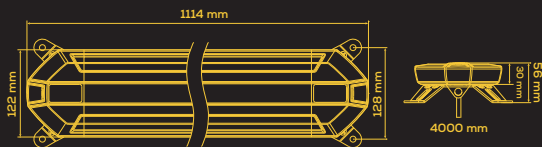

TRUCK VISION SLIM LINE

Amber • Oranssi • Orange

1603-140920
478 mm

1603-140924
1273 mm

1603-140921
796 mm

1603-140925
1432 mm

1603-140922
955 mm

1603-140926
1591 mm

1603-140923
1114 mm

1603-140927
1750 mm

The new Truck Vision Slim Line Series has been made with the requirements of modern warning panels in mind.

The depth of the panels is only 122 mm and slim design helps prevent the extra weight.

With the 4 m long cable and open cable ends the cable is easy to lead inside the vehicle.

Of the eight different lengths, everyone will find a suitable panel for their needs.

	1603-140920 478 mm	1603-140921 796 mm	1603-140922 955 mm	1603-140923 1114 mm	1603-140924 1273 mm	1603-140925 1432 mm	1603-140926 1591 mm	1603-140927 1750 mm
VOLTAGE Käyttöjännite / Spänning	12-30 V							
PEAK POWER Huipputeho / Max. effekt	32 W	48 W	56 W	64 W	72 W	80 W	88 W	96 W
LED LEDit / Antal dioder	48 x	80 x	96 x	112 x	128 x	144 x	160 x	176 x
IP RATING Suojausluokka / IP-klass	IP67							
WIRE Johto / Kabel	4 m cable 4 m / 4 m							
COVER Kuori / Lins	AMBER POLYCARBONATE Oranssi polykarbonaatti / Orange polykarbonat							
HOUSING Runko / Lamphus	POLYCARBONATE Polykarbonaatti / Polykarbonat							
SIZE Koko / Storlek	478 x 30 (56) x 122 mm	796 x 30 (56) x 122 mm	955 x 30 (56) x 122 mm	1114 x 30 (56) x 122 mm	1273 x 30 (56) x 122 mm	1432 x 30 (56) x 122 mm	1591 x 30 (56) x 122 mm	1750 x 30 (56) x 122 mm
APPROVALS Hyväksynät / Godkännande	ECE R65 CLASS 1, ECE R10							
FLASH PATTERNS Välähdyskuviot / Blixtmönster	11 different 11 erilaista / 11 olika							