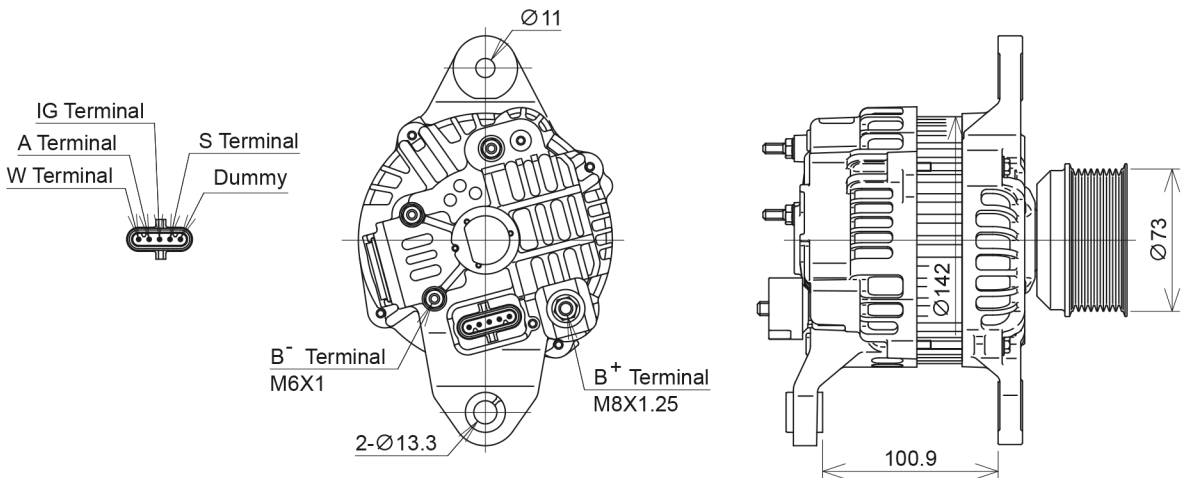

H/D ALTERNATOR

IAM Part Number	MELCO Product Number	Replaced Model	OE Maker
A4TR5392AM	A004TR5392ZT9DM	A004TR5392ZT	VOLVO TRUCK

(External dimensions)

Specifications	
Type/Series	L3B
Volt (V)	24
Nominal Output (A)	90
Diameter (mm)	142
Mass (kg)	7.4
Rotation from Pulley	CLOCKWISE
Start of Production (Date)	2005
Applications	
Car Name	TRUCK
Engine	MD9