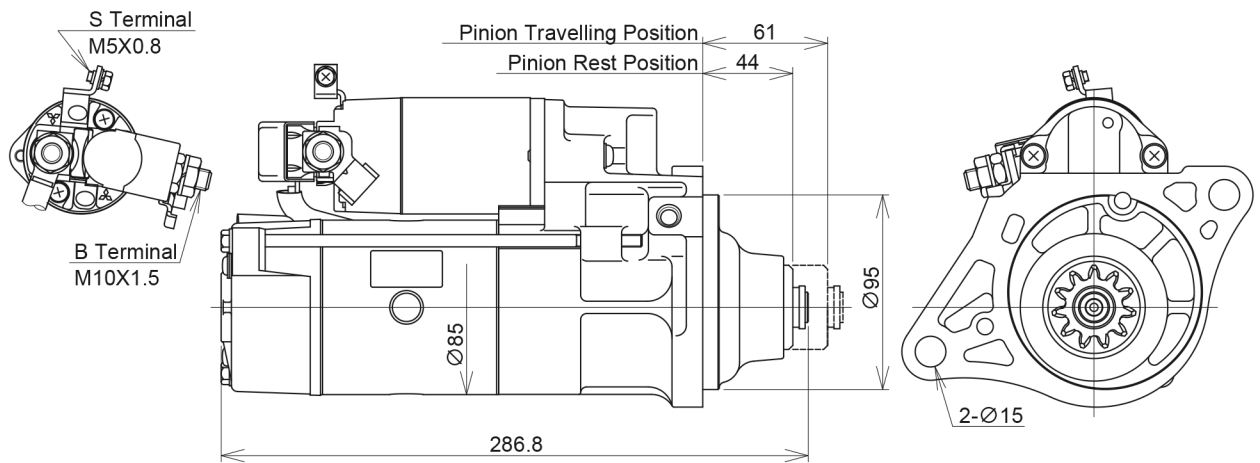

H/D STARTER

IAM Part Number	MELCO Product Number	Replaced Model	OE Maker
M8T60973AM	M008T60973ZZ9	M008T60972	ISUZU
		M008T60973	

(External dimensions)

Specifications	
Type/Series	P-R/D
Volt (V)	24
Nominal Power (kW)	5
Diameter (Type)	85
Mass (kg)	7.2
Number of Pinion Teeth	11
Rotation from Pinion	CLOCKWISE
Start of Production (Date)	2009
Applications	
Car Name	FORWARD
Engine	6H