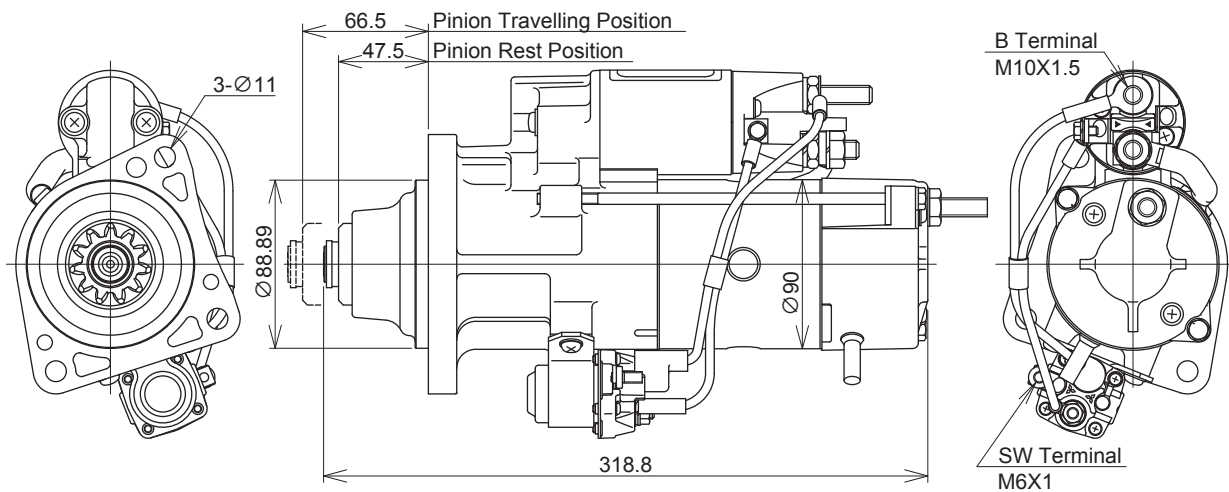

H/D STARTER

IAM Part Number	MELCO Product Number	Replaced Model	OE Maker
M9T61471AM	M009T61471ZZ9	M009T61471	VOLVO TRUCK

(External dimensions)

Specifications	
Type/Series	90P55
Volt (V)	24
Nominal Power (kW)	5.5
Diameter (Type)	90
Mass (kg)	8.9
Number of Pinion Teeth	11
Rotation from Pinion	CLOCKWISE
Start of Production (Date)	2001
Applications	
Car Name	TRUCK
Engine	D9