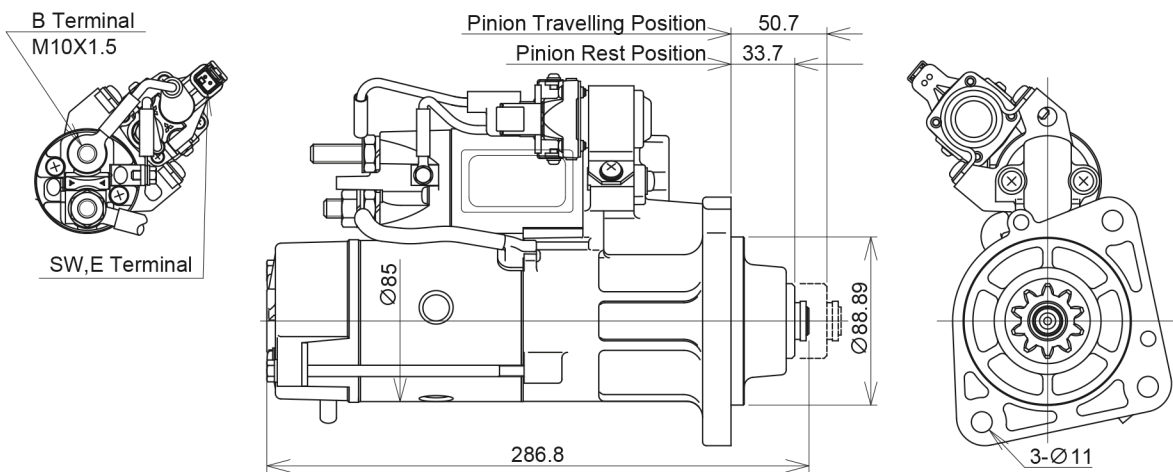

H/D STARTER

IAM Part Number	MELCO Product Number	Replaced Model	OE Maker
M8T64771AM	M008T64771ZZ9	M008T63171	RENAULT TRUCKS
		M008T63172	
		M008T64771	

(External dimensions)

Specifications	
Type/Series	P-R/D
Volt (V)	24
Nominal Power (kW)	50
Diameter (Type)	85
Mass (kg)	7.6
Number of Pinion Teeth	10
Rotation from Pinion	CLOCKWISE
Start of Production (Date)	2012
Applications	
Car Name	BUS,TRUCK
Engine	MDE5,MDE8