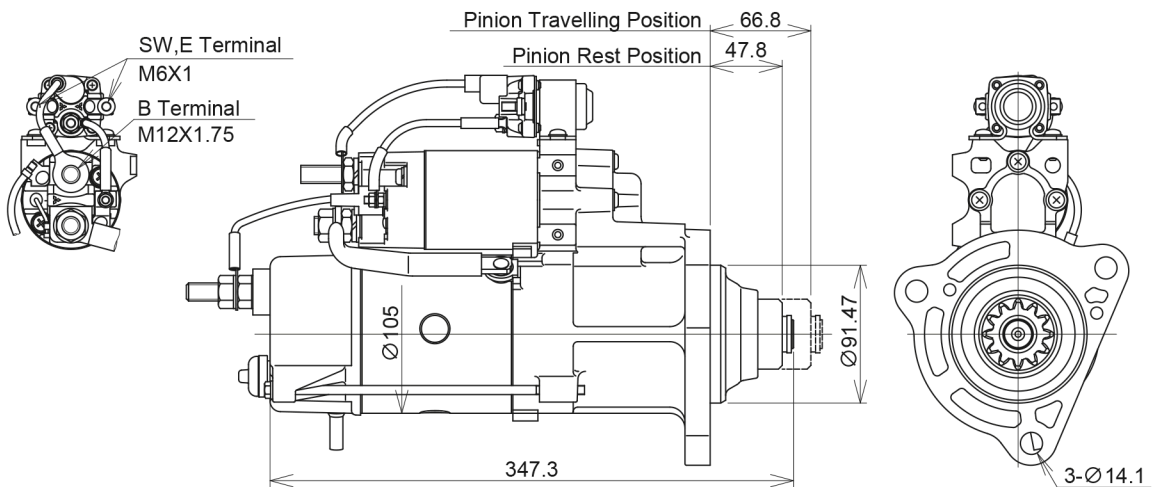

H/D STARTER

IAM Part Number	MELCO Product Number	Replaced Model	OE Maker
# M9T83879AM	M009T83879ZZ9	M009T83879	VOLVO PENTA

(External dimensions)

Specifications	
Type/Series	105P70
Volt (V)	24
Nominal Power (kW)	7
Diameter (Type)	105
Mass (kg)	13.2
Number of Pinion Teeth	12
Rotation from Pinion	CLOCKWISE
Start of Production (Date)	2008
Applications	
Car Name	MARINE
Engine	MD13,MD16