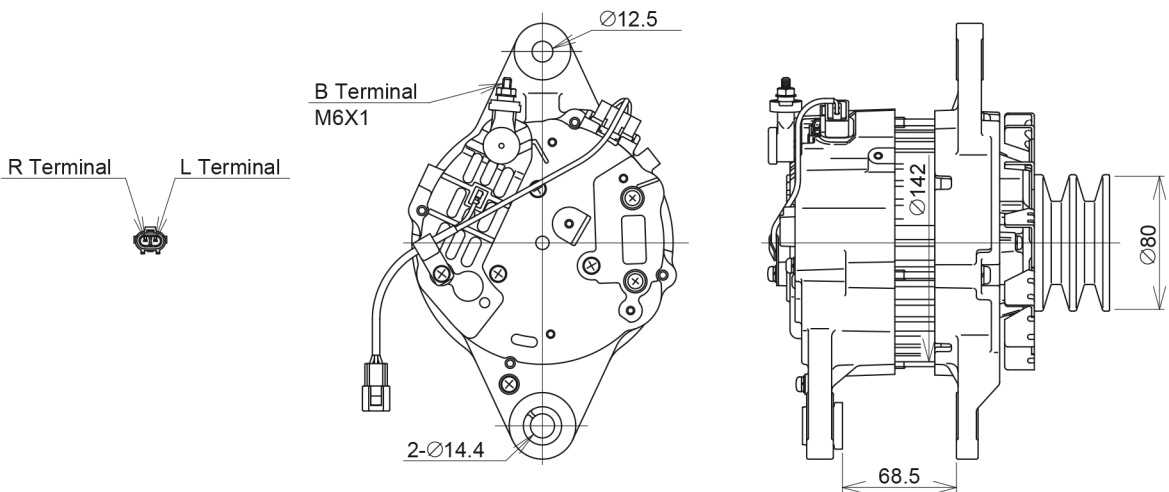

H/D ALTERNATOR

IAM Part Number	MELCO Product Number	Replaced Model	OE Maker
A4TU9586AM	A004TU9586ZZ9	A004TU5486	ISUZU
		A004TU5486A	
		A004TU9586	

(External dimensions)

Specifications	
Type/Series	BLA
Volt (V)	24
Nominal Output (A)	50
Diameter (mm)	142
Mass (kg)	9.7
Rotation from Pulley	CLOCKWISE
Start of Production (Date)	2016
Applications	
Car Name	INDUSTRIAL MACHINERY
Engine	6B,6W