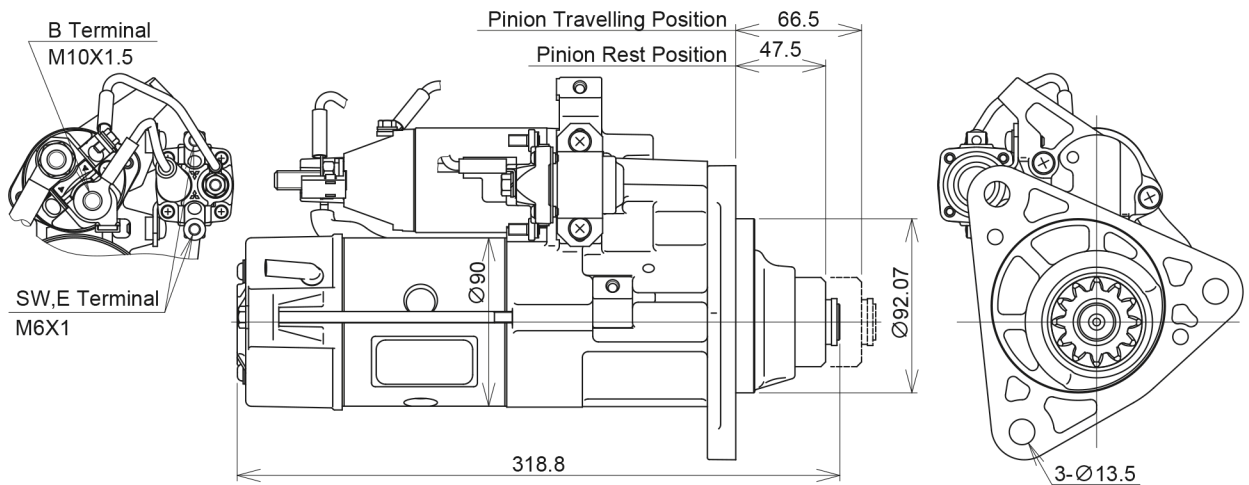

H/D STARTER

IAM Part Number	MELCO Product Number	Replaced Model	OE Maker
M9T68871AM	M009T68871ZZ9	M009T66471	VOLVO TRUCK
		M009T67671	
		M009T68871	

(External dimensions)

Specifications	
Type/Series	90P55
Volt (V)	24
Nominal Power (kW)	5.5
Diameter (Type)	90
Mass (kg)	9.1
Number of Pinion Teeth	12
Rotation from Pinion	CLOCKWISE
Start of Production (Date)	2011
Applications	
Car Name	TRUCK
Engine	MD13