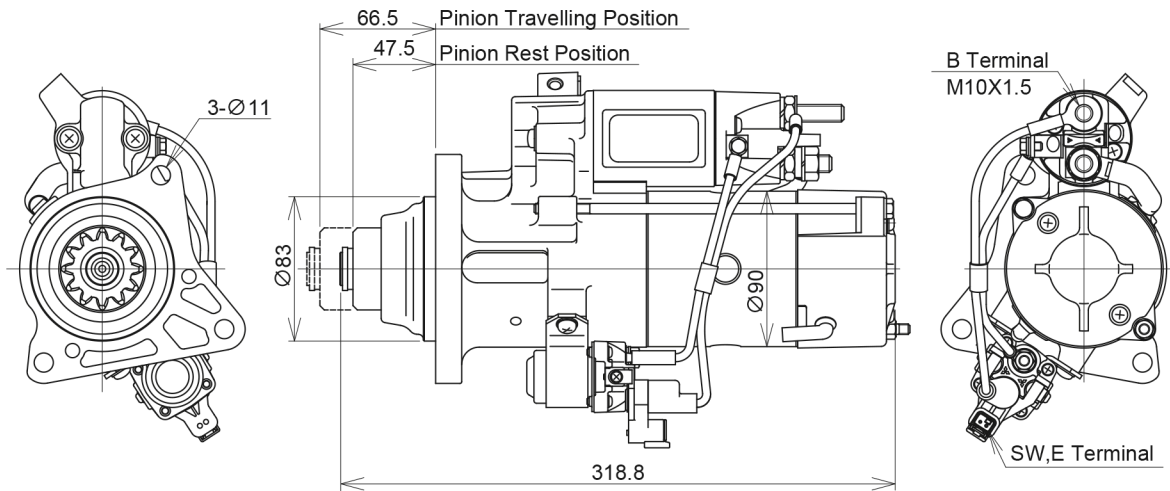

H/D STARTER

IAM Part Number	MELCO Product Number	Replaced Model	OE Maker
# M9T66771AM	M009T66771ZZ9	M009T66771	VOLVO TRUCK
		M009T66772	

(External dimensions)

Specifications	
Type/Series	P-R/D
Volt (V)	24
Nominal Power (kW)	5.5
Diameter (Type)	90
Mass (kg)	8.9
Number of Pinion Teeth	12
Rotation from Pinion	CLOCKWISE
Start of Production (Date)	2012
Applications	
Car Name	TRUCK
Engine	HDE13