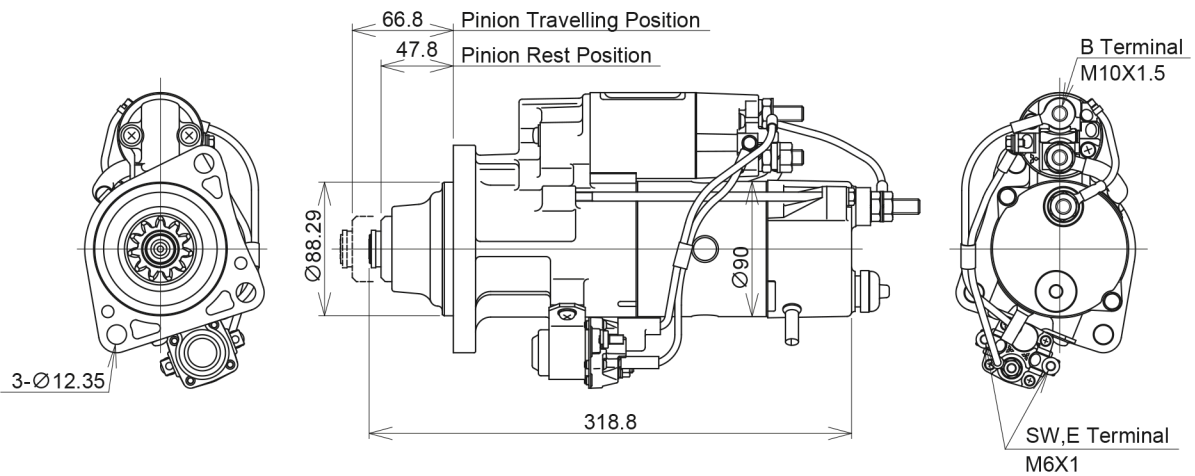

H/D STARTER

IAM Part Number	MELCO Product Number	Replaced Model	OE Maker
M9T65479AM	M009T65479ZZ9	M009T65479	VOLVO PENTA

(External dimensions)

Specifications	
Type/Series	90P55
Volt (V)	24
Nominal Power (kW)	5.5
Diameter (Type)	90
Mass (kg)	9.2
Number of Pinion Teeth	11
Rotation from Pinion	CLOCKWISE
Start of Production (Date)	2008
Applications	
Car Name	MARINE
Engine	MD9,MD11