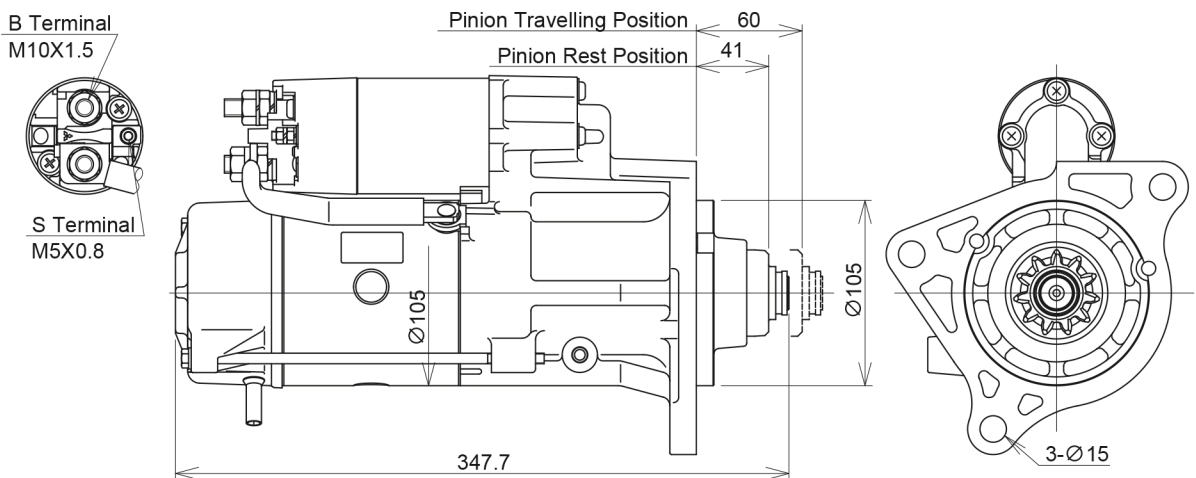

H/D STARTER

IAM Part Number	MELCO Product Number	Replaced Model	OE Maker
M9T80971AM	M009T80971ZZ9	M009T80971	ISUZU

(External dimensions)

Specifications	
Type/Series	P-R/D
Volt (V)	24
Nominal Power (kW)	7
Diameter (Type)	105
Mass (kg)	12.7
Number of Pinion Teeth	11
Rotation from Pinion	CLOCKWISE
Start of Production (Date)	1999
Applications	
Car Name	TRUCK
Engine	6WF1